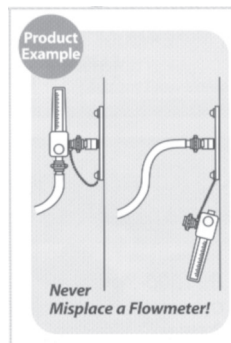

Neonatal Flowmeters

Single Flowmeter

Flow Range	Gas	Part #	Part #
1/8" NPT female inlet	Oxygen	7501-N1	7501-N2
Handtight Nut DISS	Oxygen	7503-N1	7503-N2
Ohmeda male inlet	Oxygen	7507-N1	7507-N2
Chemetron male inlet	Oxygen	7509-N1	7509-N2
Puritan male inlet	Oxygen	7511-N1	7511-N2
Oxequip male inlet	Oxygen	7513-N1	7513-N2

Click Style Flowmeter

- ▶ 1/2 - 15 (1/2-8 & 1/2-25 also available)
- ▶ Calibrated at 50 psi inlet
- ▶ Various inlet and DISS outlet connection
- ▶ Optional power take off available
- ▶ Can be used with security chain

7501-CS	1/8" NPT female inlet
7503-CS	Handtight Nut DISS
7507-CS	Ohmeda male inlet
7509-CS	Chemetron male inlet
7511-CS	Puritan male inlet
7513-CS	Oxequip male inlet

8" Flowmeter Security Chain

Securely fastens flowmeter to oxygen wall plate.